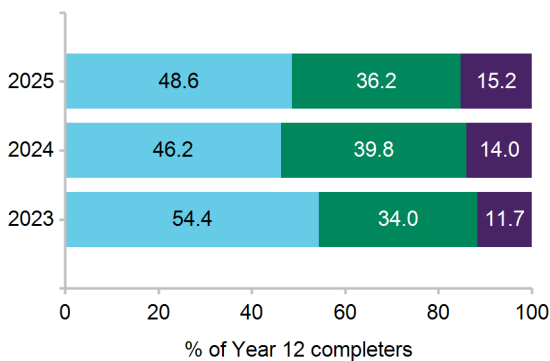

Next Step 2025 Post-School Destinations

Bray Park State High School

This is a summary of the post-school destinations of students from Bray Park State High School who completed Year 12 and gained a Senior Statement in 2024. The results are from the *Year 12 Completers Survey*, which is conducted approximately six months after students completed Year 12.

For more information about the survey visit the *Next Step* website www.qld.gov.au/nextstep. Regional and statewide reports will be available from October 2025.

80.2% response rate

138 out of 172 Year 12 completers from this school responded to the 2025 survey. *Results may not be representative of all Year 12 completers at this school.*

Post-school destinations

In 2025, 84.8% of Year 12 completers from Bray Park State High School were engaged in education, training or employment in the year after they completed school.

Of the 138 respondents, 48.6% continued in education and training. The most common study destination was bachelor degree.

A further 36.2% transitioned directly into paid employment only.

All Year 12 completers were assigned to a *main destination*. Respondents who were both studying and working are reported as being in education or training, including apprentices and trainees.

Engagement over time