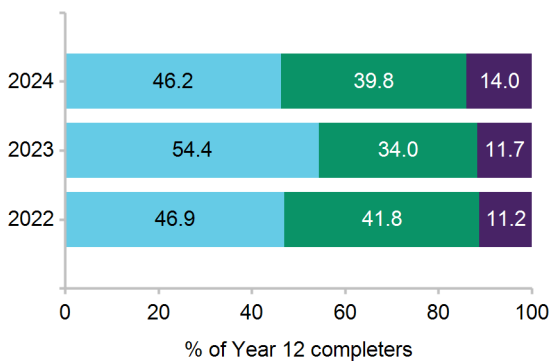

Next Step 2024 Post-School Destinations

Bray Park State High School

This is a summary of the post-school destinations of students from Bray Park State High School who completed Year 12 and gained a Senior Statement in 2023. The results are from the *Year 12 Completers Survey*, which is conducted approximately six months after students completed Year 12.

For more information about the survey visit the *Next Step* website www.qld.gov.au/nextstep. Regional and statewide reports will be available from October 2024.

77.5% response rate

93 out of 120 Year 12 completers from this school responded to the 2024 survey. *Results may not be representative of all Year 12 completers at this school.*

Post-school destinations

In 2024, 86.0% of Year 12 completers from Bray Park State High School were engaged in education, training or employment in the year after they completed school.

Of the 93 respondents, 46.2% continued in education and training. The most common study destination was bachelor degree.

A further 39.8% transitioned directly into paid employment only.

All Year 12 completers were assigned to a *main destination*. Respondents who were both studying and working are reported as being in education or training, including apprentices and trainees.

Engagement over time